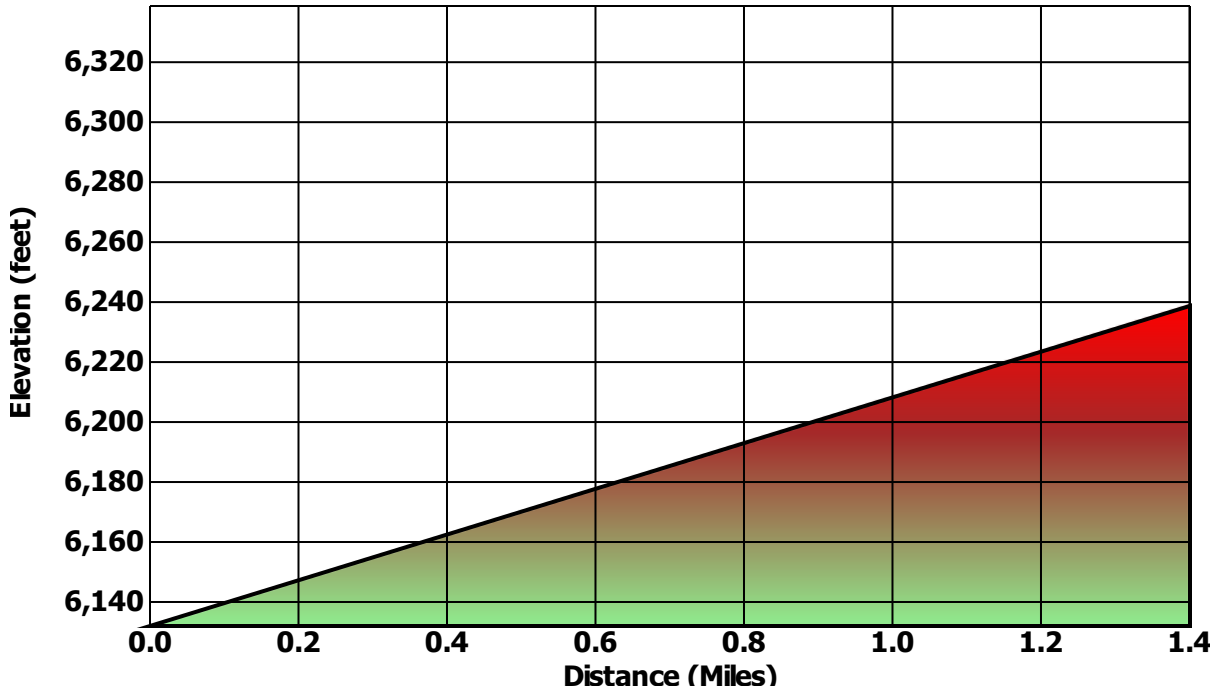

Trip Planner 8/27/2015

Author:	PaulFoeller
Activity:	Not Specified
State:	Not Specified
Distance:	3.57mi
Difficulty:	5/10
Rating:	Unrated

Elevation Graph

Track 1

Track 2

Track 3

Tracks

Track 1

Distance:0.97 mi	Points:2	Calories :none
Total Time:none	Speed:0.0 mph	Pace:0:00 / mi

Track 2

Distance:1.20 mi	Points:2	Calories :none
Total Time:none	Speed:0.0 mph	Pace:0:00 / mi

Track 3

Distance:1.40 mi	Points:2	Calories :none
Total Time:none	Speed:0.0 mph	Pace:0:00 / mi

Points of Interest

?

Location: 36.858712, -103.880133

Water High

Location: 36.87275, -103.880941

Heavy Loads

Location: 36.868888, -103.880718

Listen Good

Location: 36.875349, -103.873851

home of Brown

Location: 36.878609, -103.875428

Marvel Gaze

Location: 36.872508, -103.876876

no place for the Meek

Location: 36.87053, -103.875671

Routes