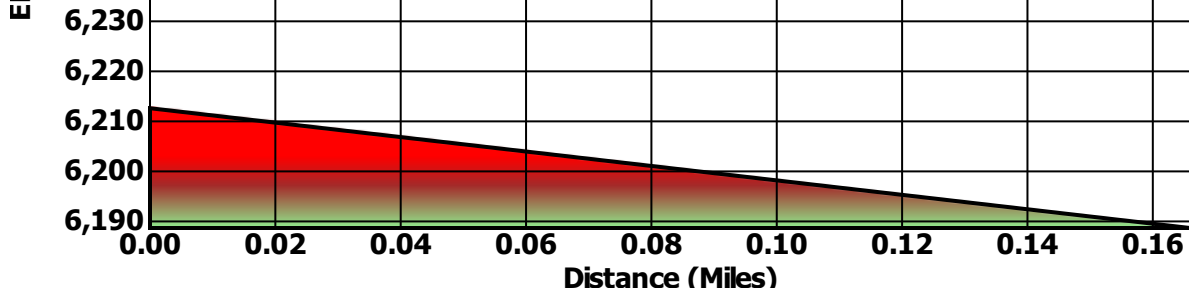

Elevation Graph

Track 1

Track 2

Track 3

Track 4

Track 5

Track 6

Track 7

Tracks

Track 1

Distance:0.98 mi	Points:2	Calories :none
Total Time:none	Speed:0.0 mph	Pace:0:00 / mi

Track 2

Distance:1.20 mi	Points:2	Calories :none
Total Time:none	Speed:0.0 mph	Pace:0:00 / mi

Track 3

Distance:0.28 mi	Points:2	Calories :none
Total Time:none	Speed:0.0 mph	Pace:0:00 / mi

Track 7

Distance:0.33 mi	Points:2	Calories :none
Total Time:none	Speed:0.0 mph	Pace:0:00 / mi

Points of Interest

New and Old

Location: 36.863335, -103.888413

home of Brown

Location: 36.878613, -103.875431

Water High