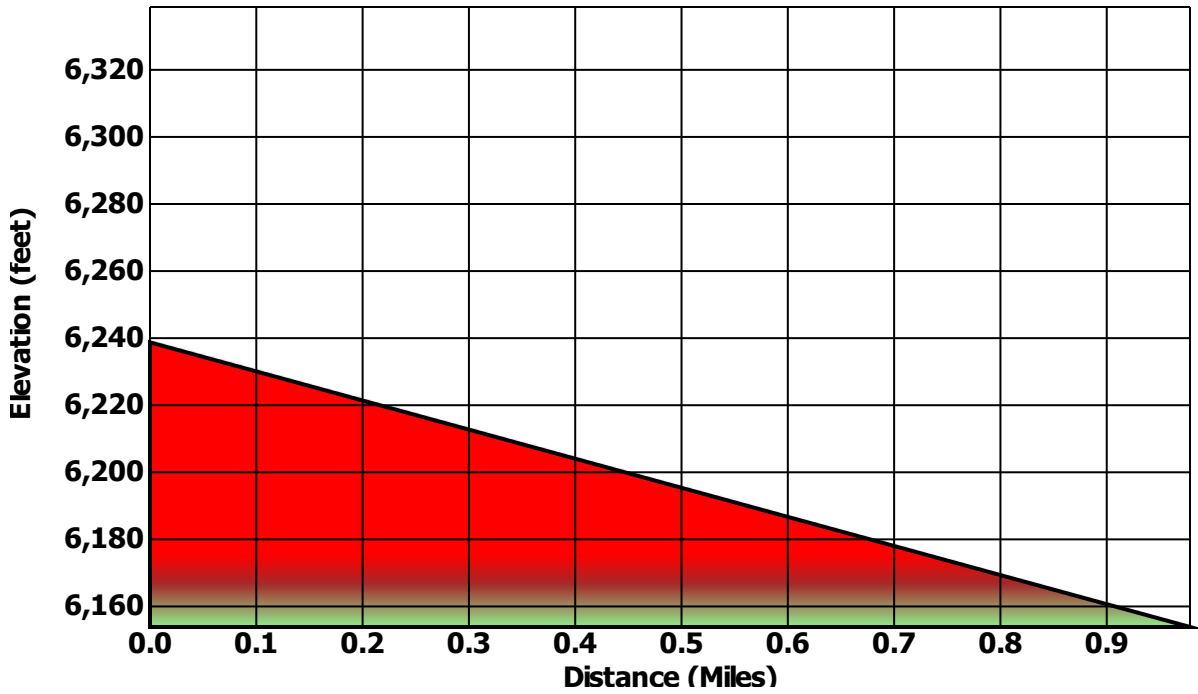

Google

Imagery ©2015

5 m

Report a map error

Trimble Outdoors mytopo
 MyTopo.com

Trip Planner 8/17/2015

Author:	PaulFoeller
Activity:	Not Specified
State:	Not Specified
Distance:	4.36mi
Difficulty:	5/10
Rating:	Unrated

Elevation Graph

Track 1

Track 2

Track 3

Track 4

Track 5

Track 6

Track 7

Track 7

Distance:0.33 mi	Points:2	Calories :none
Total Time:none	Speed:0.0 mph	Pace:0:00 / mi

Points of Interest

New and Old

Location: 36.863335, -103.888413

home of Brown

Location: 36.878613, -103.875431

Water High

Location: 36.865491, -103.878967

Routes