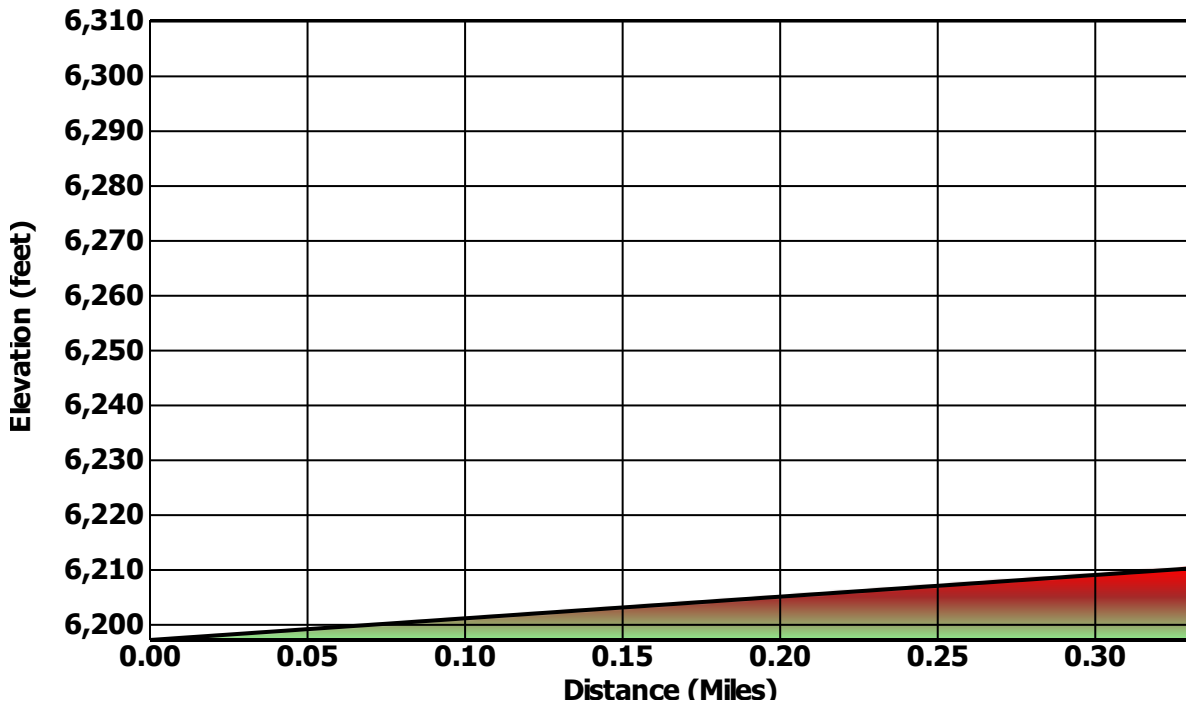

Elevation Graph

Track 1

Track 2

Track 3

Track 4

Track 5

Track 6

Track 7

Track 7

Distance:0.33 mi	Points:2	Calories :none
Total Time:none	Speed:0.0 mph	Pace:0:00 / mi

Points of Interest

New and Old

Location: 36.863335, -103.888413

home of Brown

Location: 36.878613, -103.875431

Water High

Location: 36.865137, -103.877717

worth the cold

Location: 36.865932, -103.880546

gold

Location: 36.865515, -103.879063

Y

Location: 36.865641, -103.878918

UU

Location: 36.865491, -103.878967

Routes