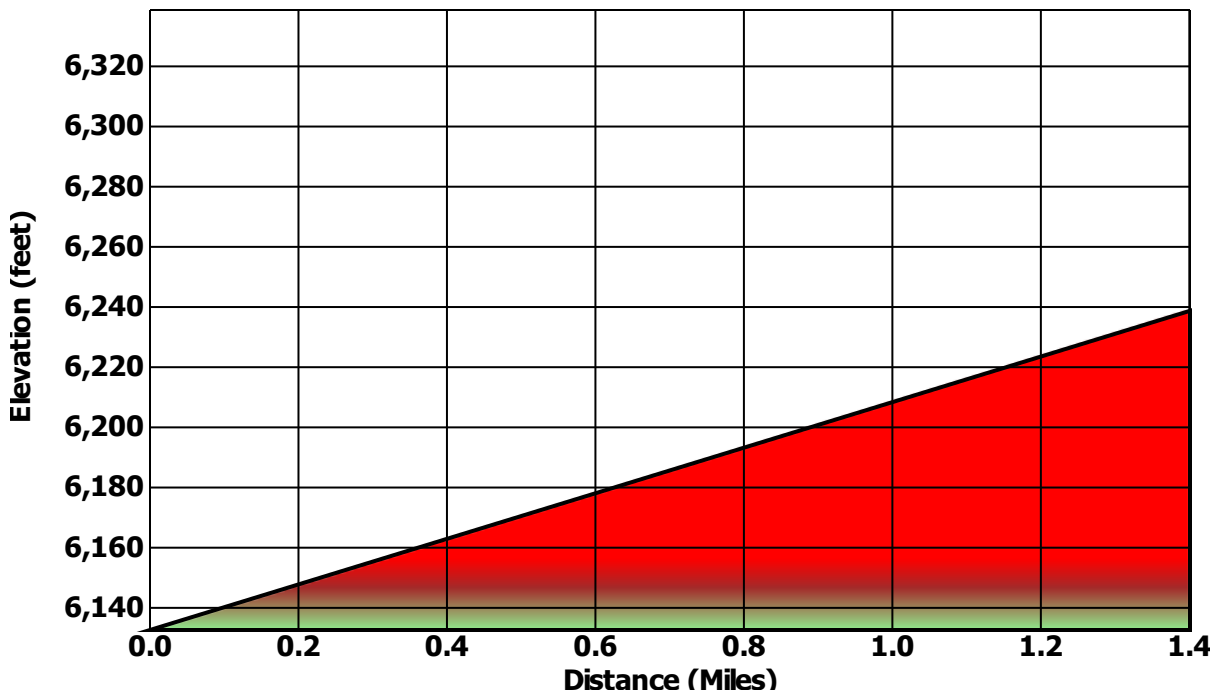

Elevation Graph

Track 1

Track 2

Track 3

Track 4

Track 5

Track 6

Track 7

Track 7

Distance:0.33 mi	Points:2	Calories :none
Total Time:none	Speed:0.0 mph	Pace:0:00 / mi

Points of Interest

New and Old

Location: 36.863335, -103.888413

home of Brown

Location: 36.878613, -103.875431

Water High

Location: 36.865137, -103.877717

worth the cold

Location: 36.865932, -103.880546

gold

Location: 36.865515, -103.879063

Y

Location: 36.865641, -103.878918

UU

Location: 36.865491, -103.878967

Routes