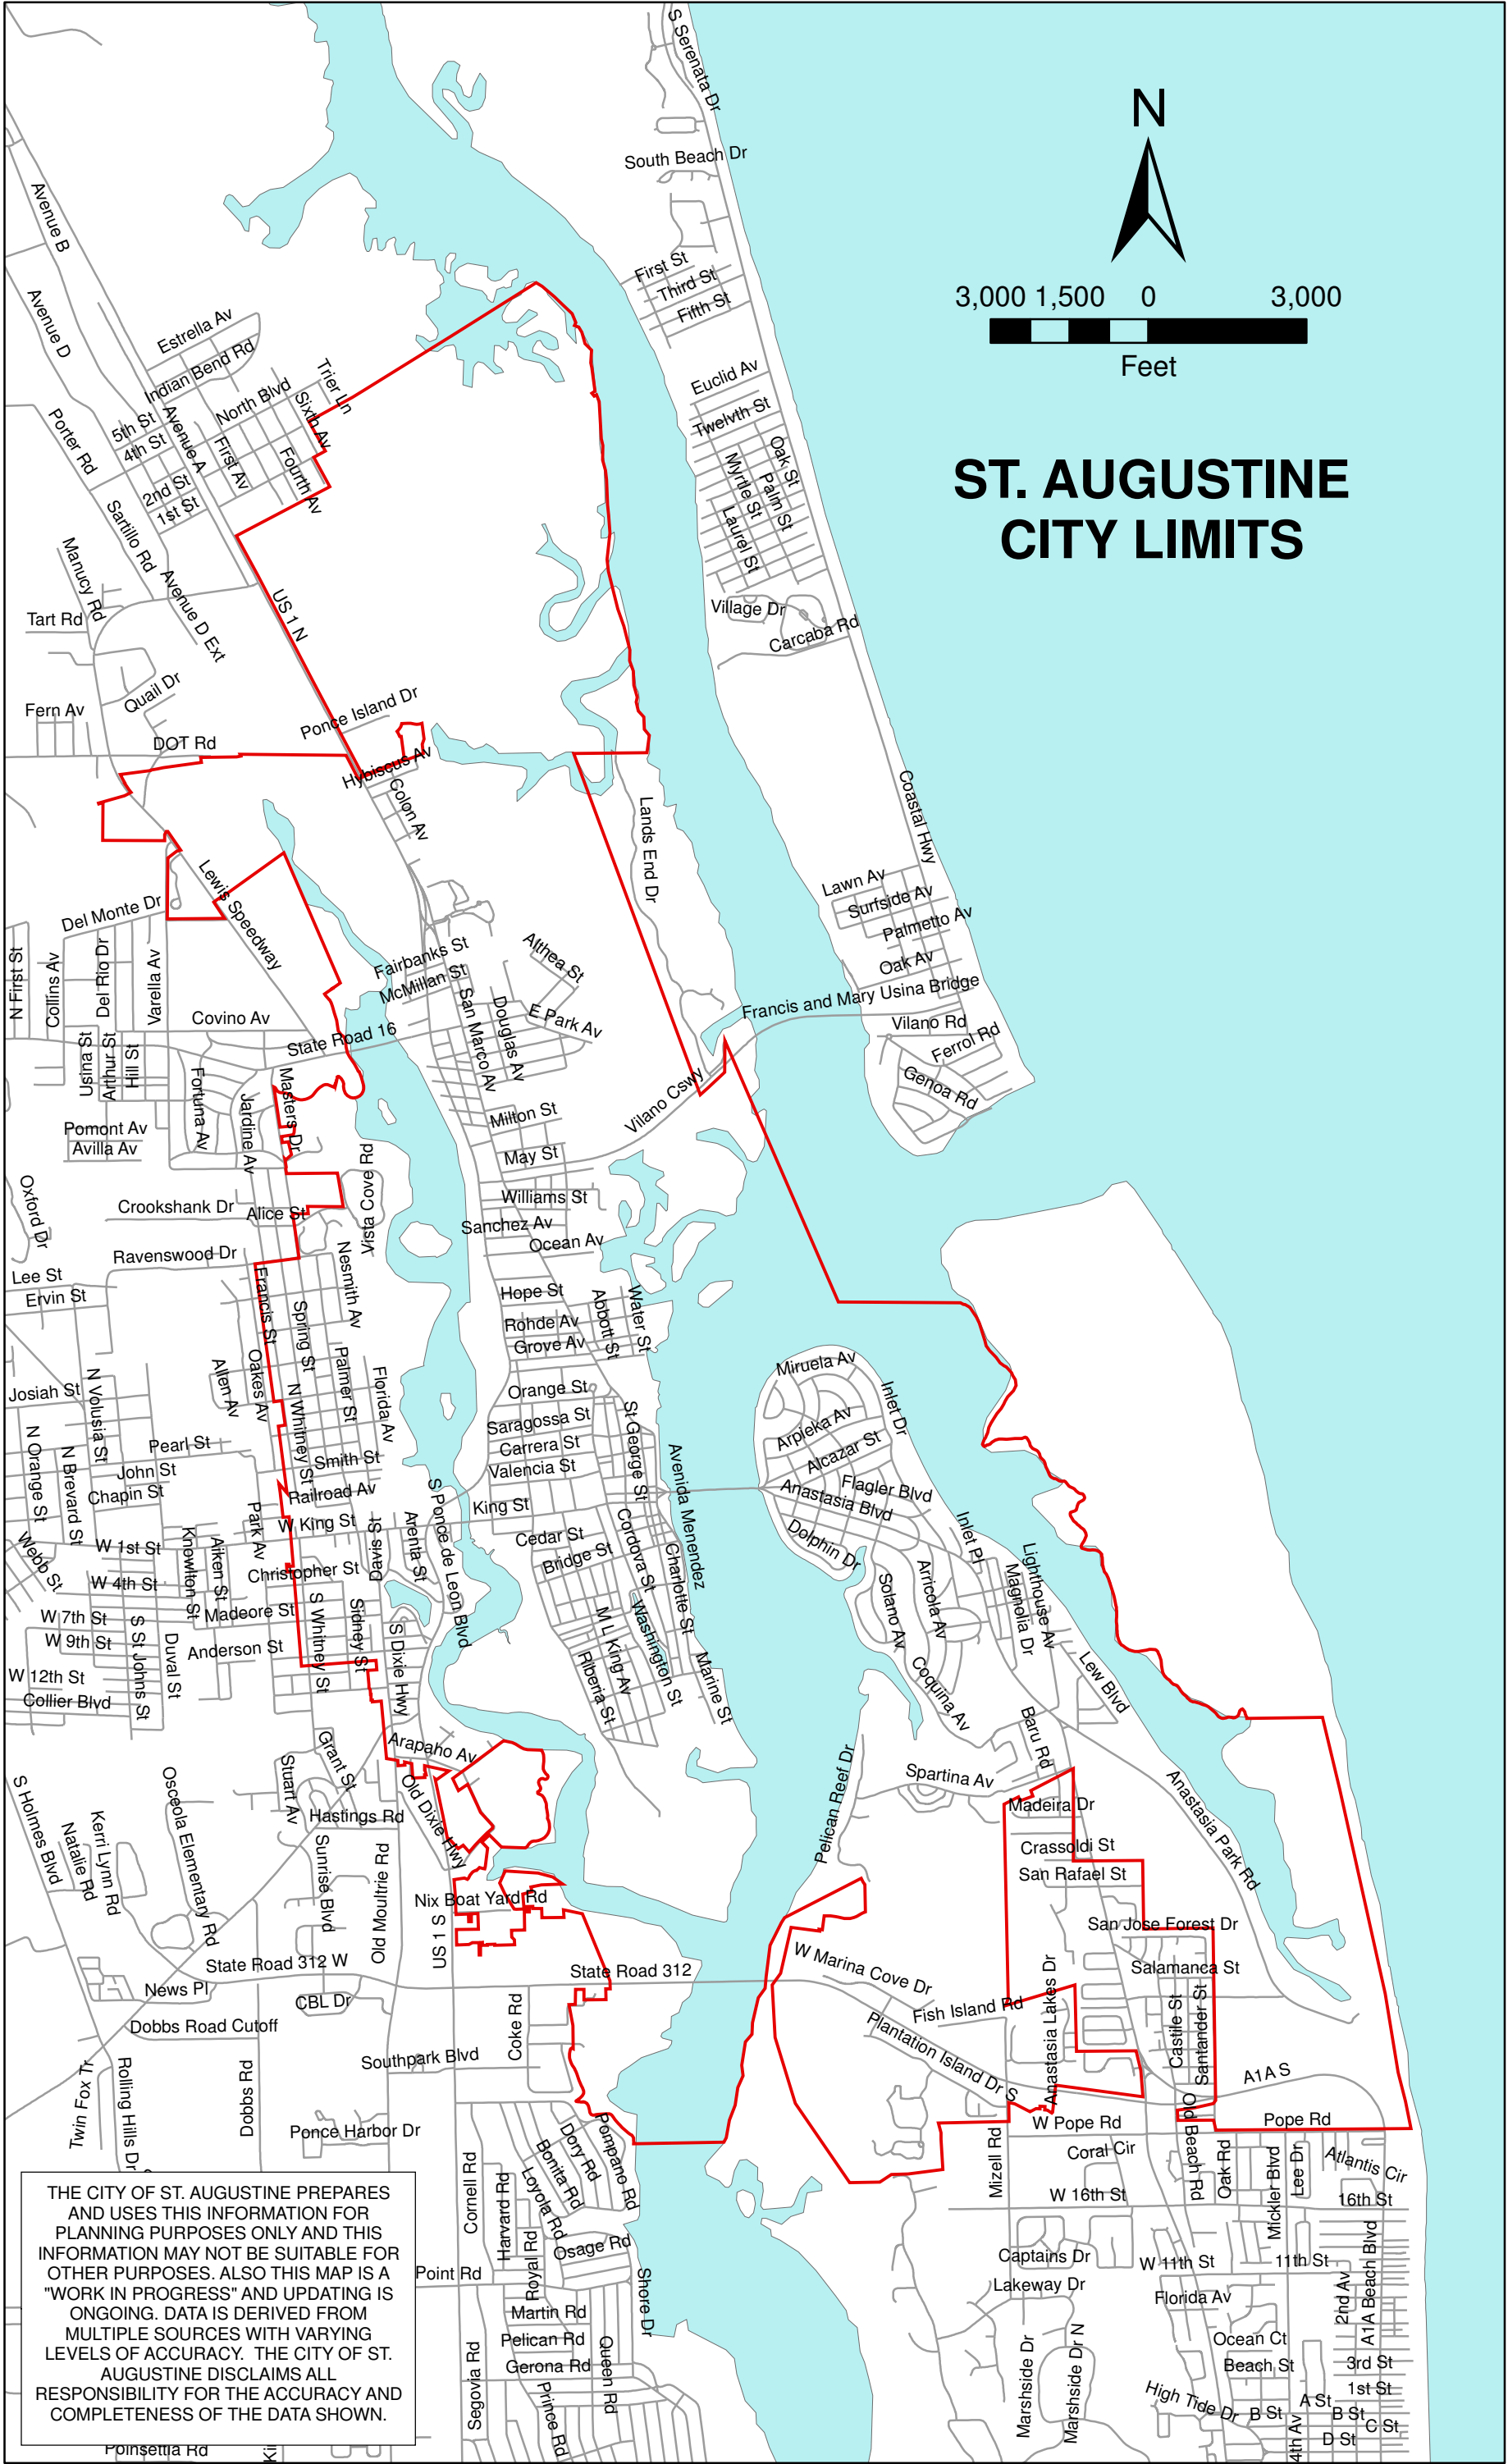

# ST. AUGUSTINE CITY LIMITS

THE CITY OF ST. AUGUSTINE PREPARES AND USES THIS INFORMATION FOR PLANNING PURPOSES ONLY AND THIS INFORMATION MAY NOT BE SUITABLE FOR OTHER PURPOSES. ALSO THIS MAP IS A "WORK IN PROGRESS" AND UPDATING IS ONGOING. DATA IS DERIVED FROM MULTIPLE SOURCES WITH VARYING LEVELS OF ACCURACY. THE CITY OF ST. AUGUSTINE DISCLAIMS ALL RESPONSIBILITY FOR THE ACCURACY AND COMPLETENESS OF THE DATA SHOWN.